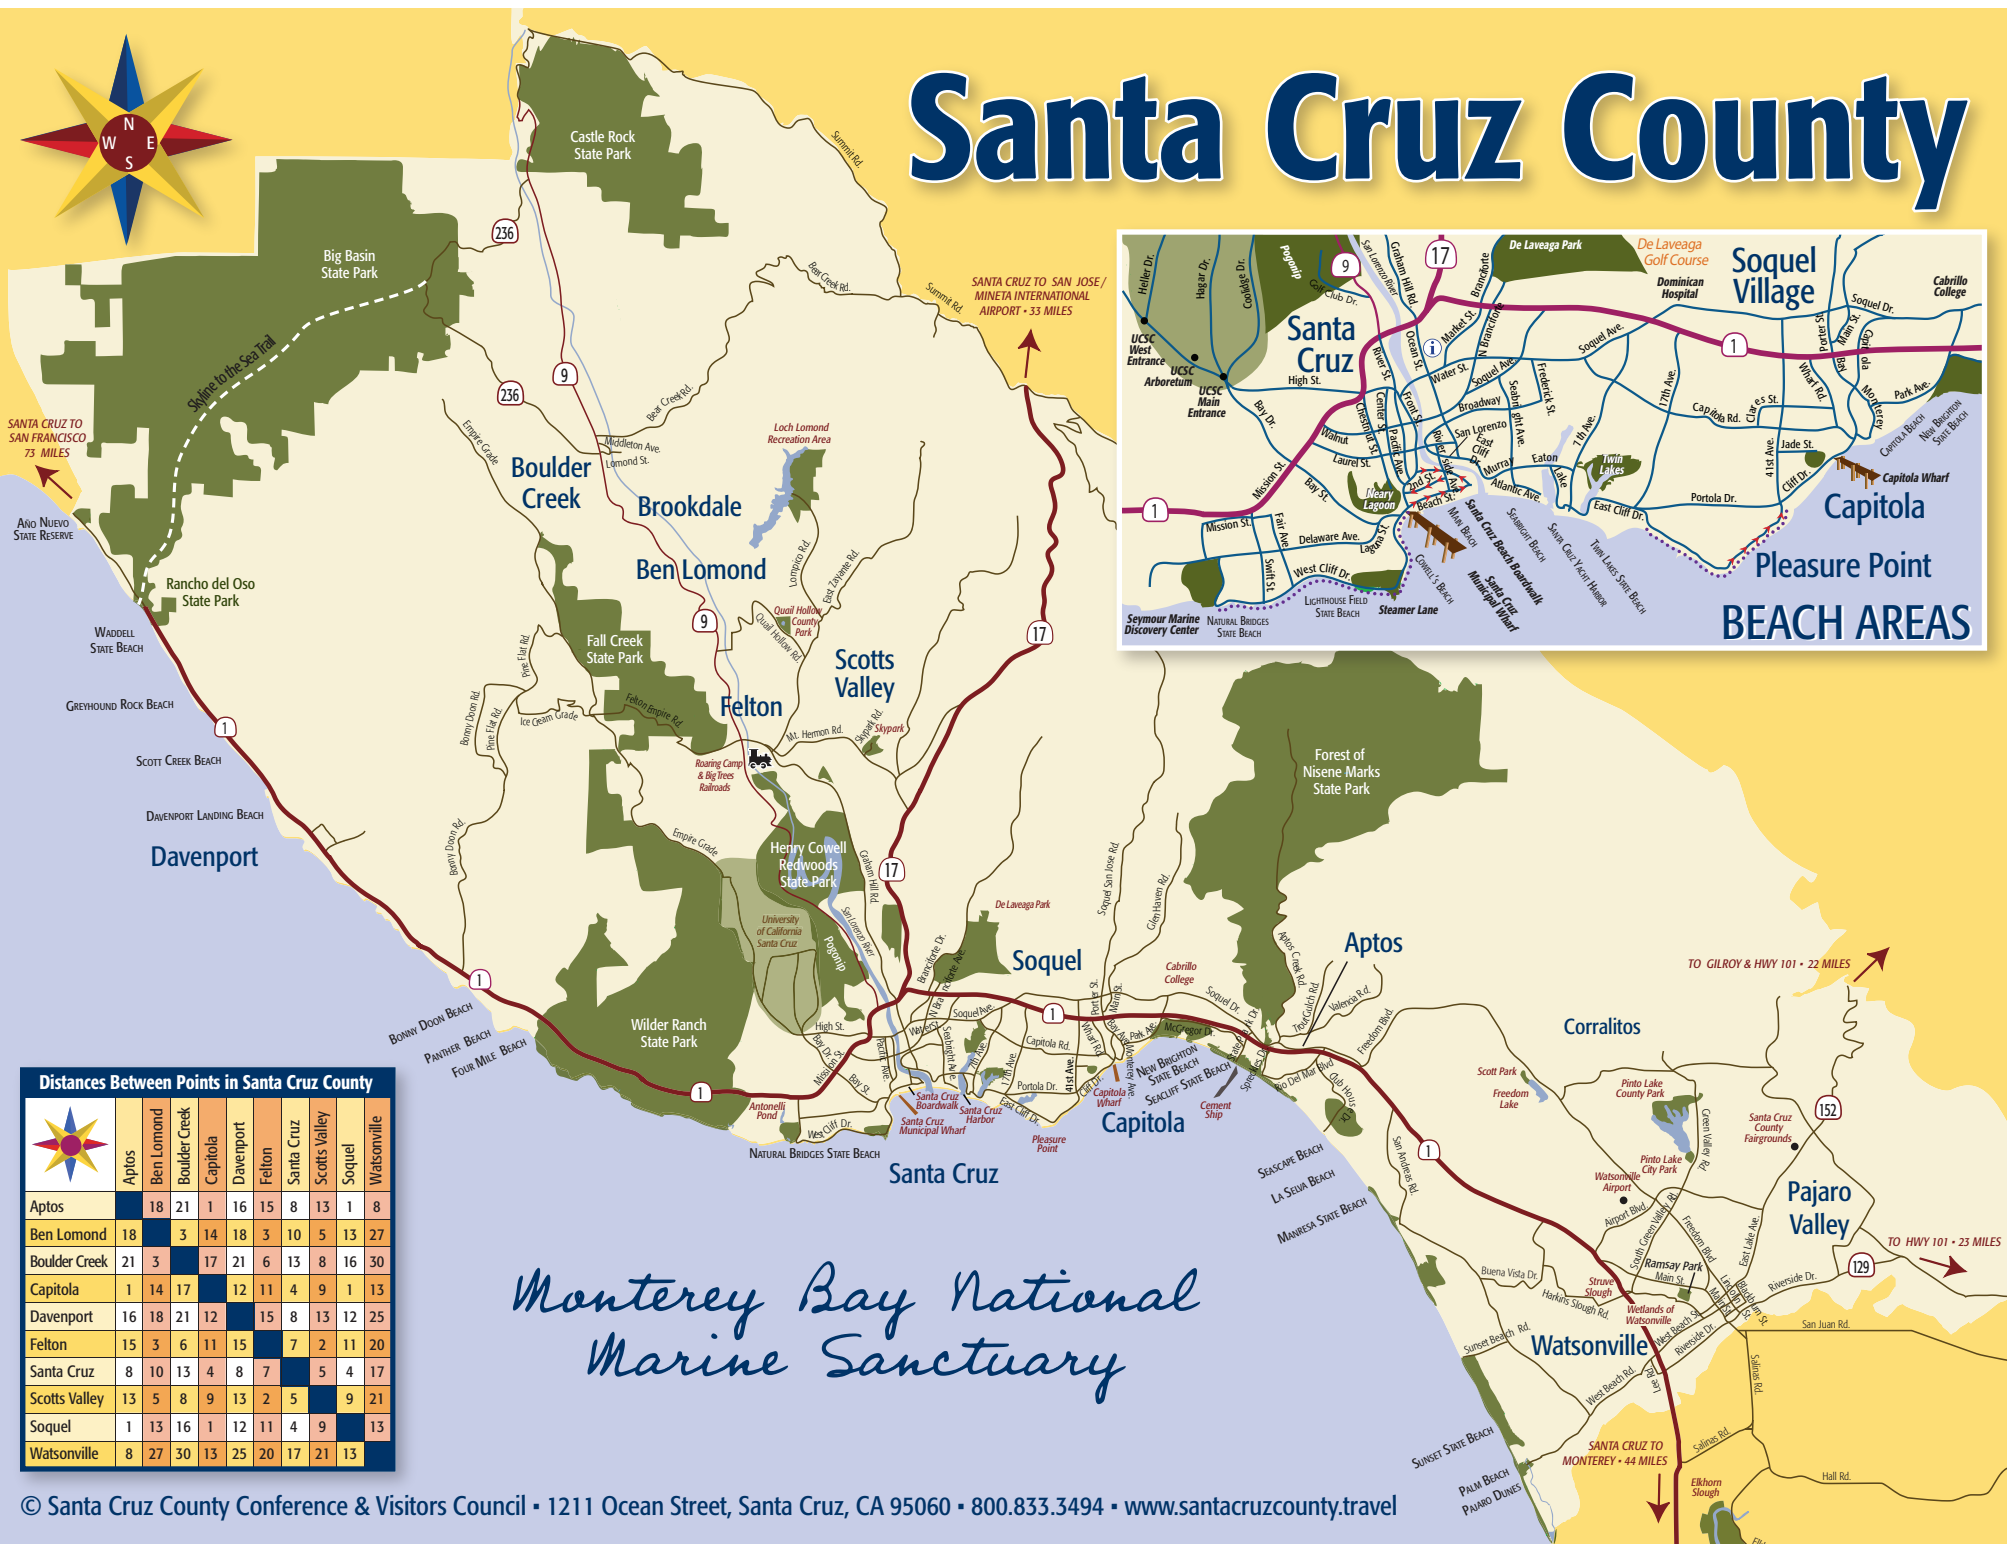

Santa Cruz County

Distances Between Points in Santa Cruz County

	Aptos	Ben Lomond	Boulder Creek	Capitola	Davenport	Santa Cruz	Scotts Valley	Soquel	Watsonville
Aptos	0	18	21	1	16	15	8	13	1
Ben Lomond	18	0	3	14	18	3	10	5	13
Boulder Creek	21	3	0	17	21	6	13	8	16
Capitola	1	14	17	0	12	11	4	9	1
Davenport	16	18	21	12	0	15	8	13	12
Felton	15	3	6	11	15	0	7	2	11
Santa Cruz	8	10	13	4	8	7	0	5	4
Scotts Valley	13	5	8	9	13	2	5	0	9
Soquel	1	13	16	1	12	11	4	9	0
Watsonville	8	27	30	13	25	20	17	21	13

Monterey Bay National
Marine Sanctuary